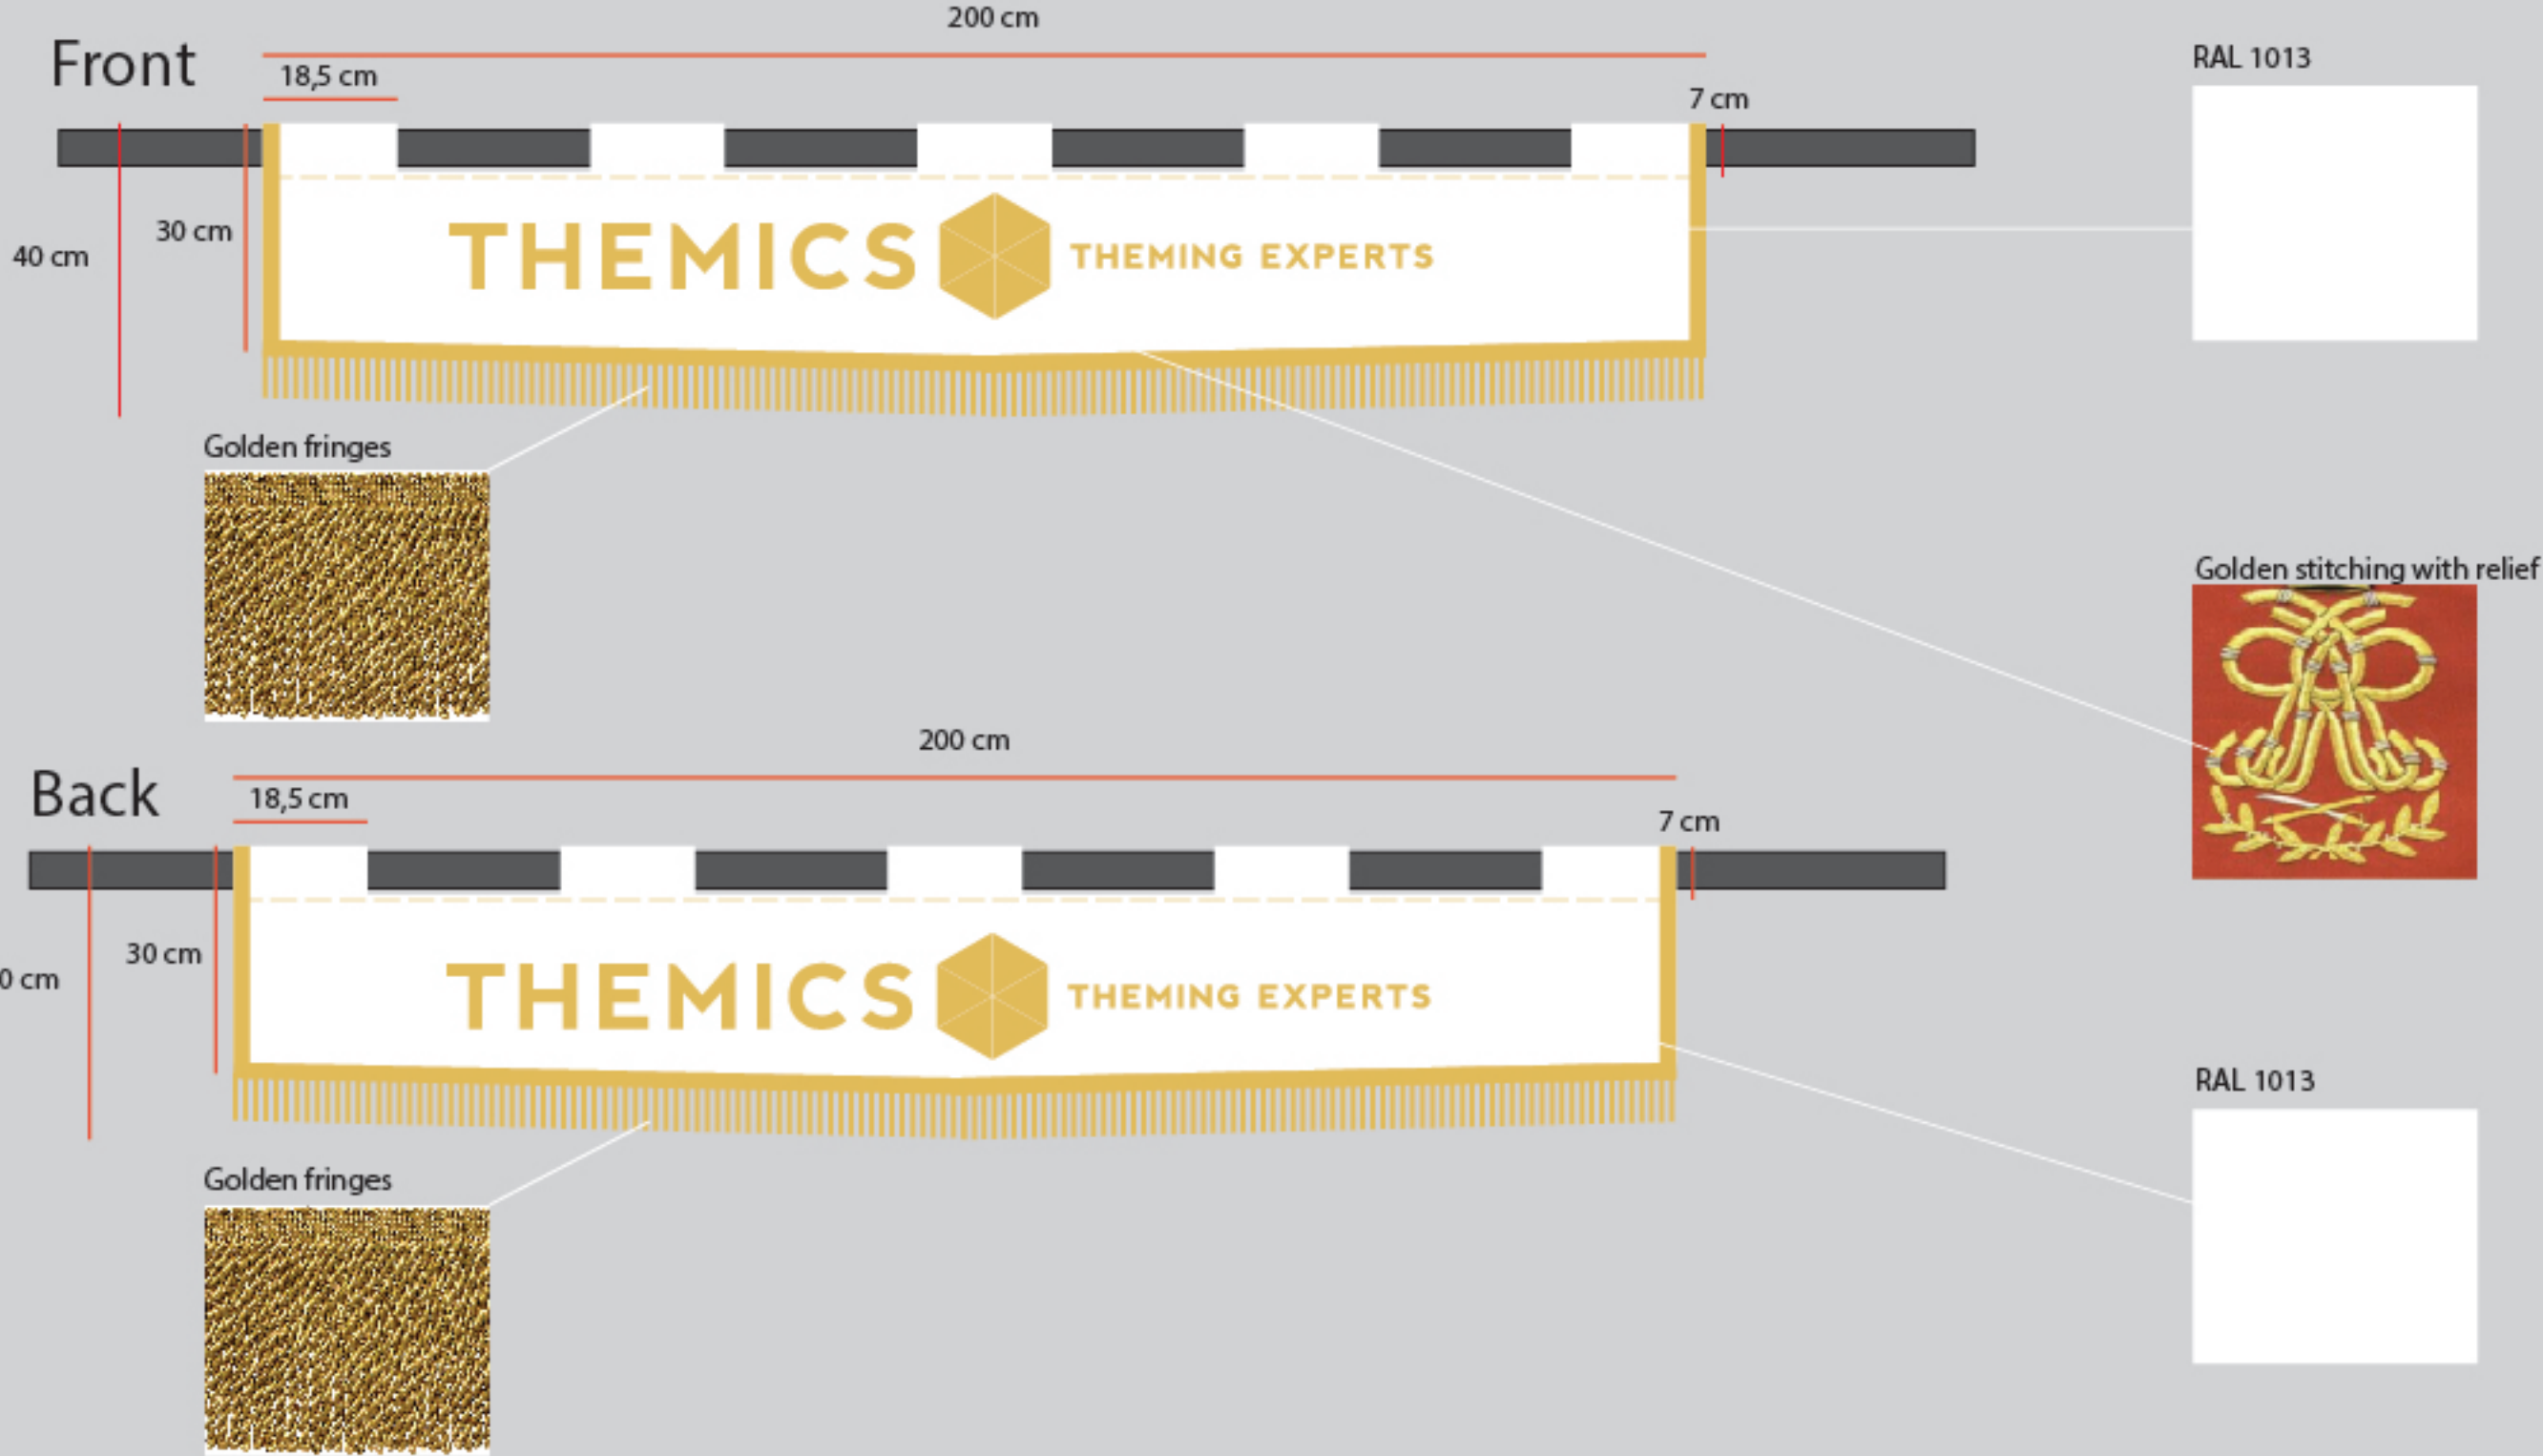

FLAG 1

2 pieces

Front

Back

FLAG 1

2 pieces

FLAG 2

2 pieces

FLAG 2

2 pieces

Front

Back

FLAG 3

1 piece

Front

400 cm

500 cm

Back

Golden fringes

Golden stitching with relief

RAL 9005

FLAG 4

1 piece

Front

400 cm

500 cm

Golden fringes

Golden stitching with relief

RAL 1013

Back